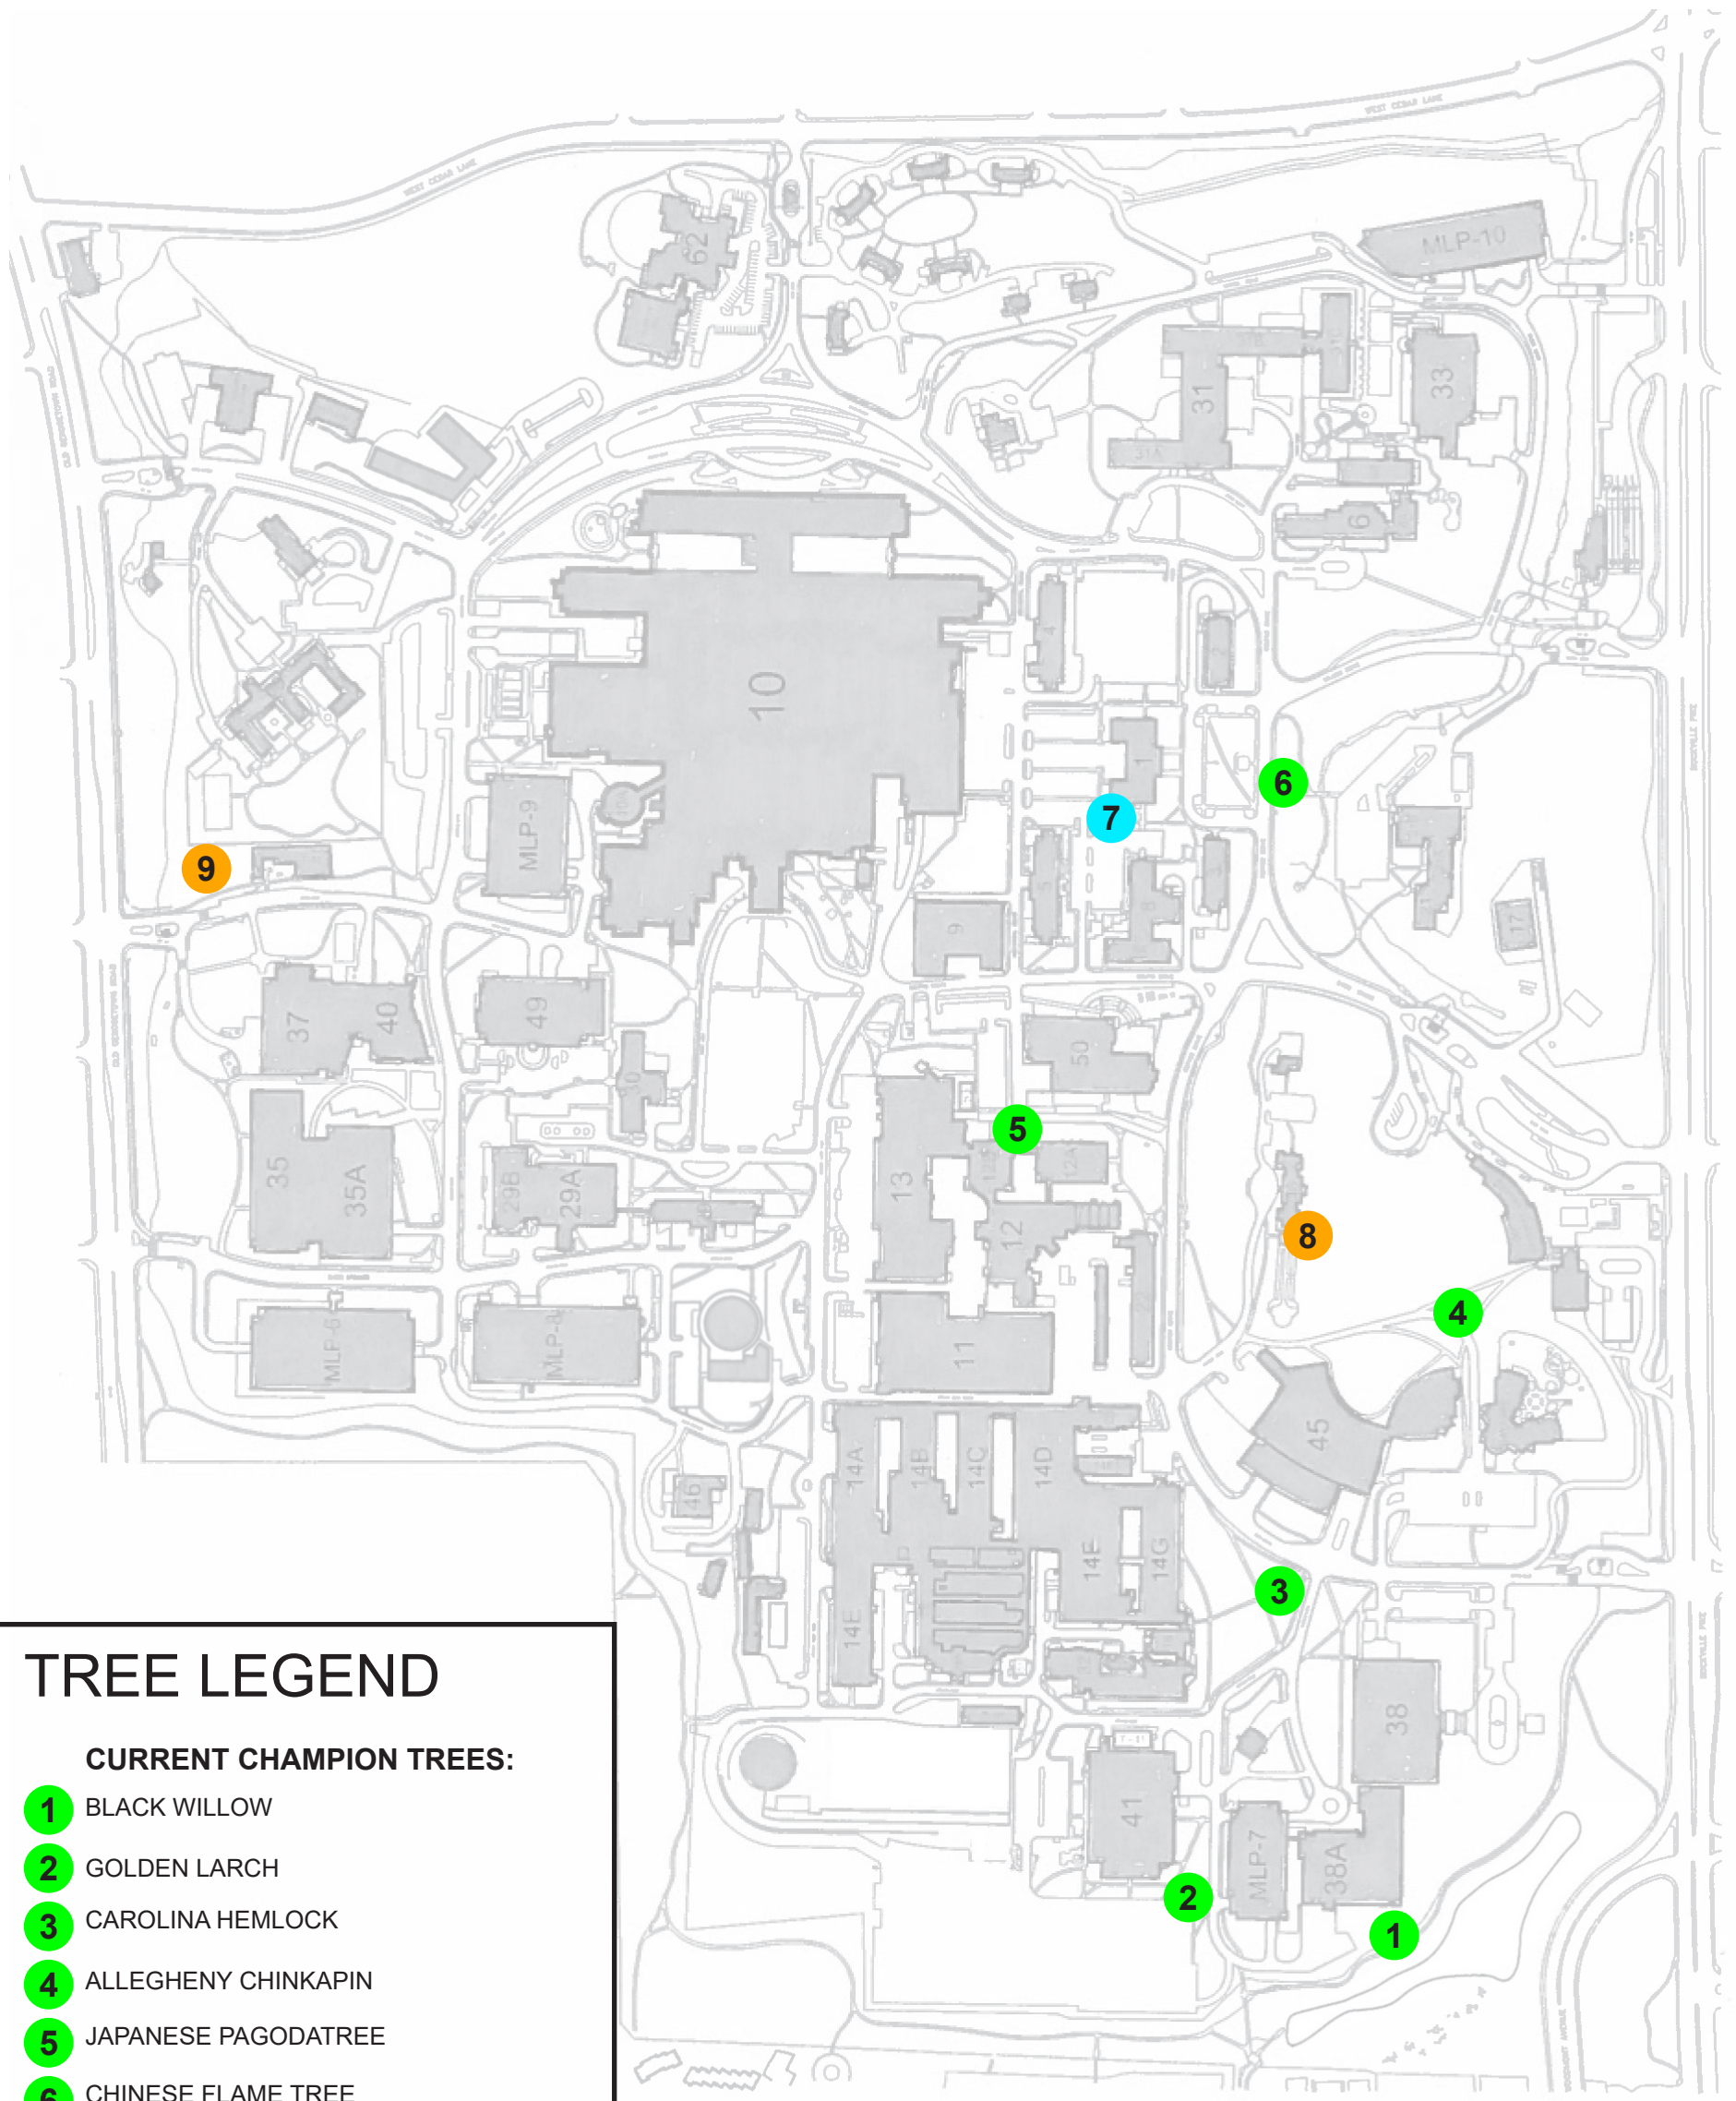

## Visit Your Local Champion Trees!

Champion trees are often a wonder to behold. As some of the largest known trees in the area, many champion trees possess truly mammoth size. In the [Featured Article](#), we introduced the six champion trees that reside on the Bethesda campus. Additionally, there is a former-champion tree and two potential future-champion trees also on the Bethesda campus. We would like to encourage everyone to pay these trees a visit while on campus. To this end, the following page contains a map of all the trees mentioned above. We hope this will assist anyone curious to find the champion trees on campus!

Visiting a champion tree is an incredible opportunity to reflect on the lifetime of the tree. A champion tree may have attained its stature through very advanced age or perhaps the tree was lucky enough to grow in very favorable conditions. How many significant events have occurred near the tree throughout its lifetime? For example, the Champion Golden Larch was likely planted just after Building 41 was constructed and has seen many of the changes made to the southern side of the campus. The Champion Black Willow is thought to be a remnant of the Town & Country Golf course that used to reside on the Bethesda campus. Who might this tree have witnessed golfing? We could also consider the conditions that have allowed these trees to grow taller or wider than any others near it? How did this tree come to grow in this spot? Was it an accident or thoroughly planned? Many of these questions may never have answers, but it certainly leads to a greater appreciation of nature!

## TREE LEGEND

# CHAMPION TREE MAP

January 2021