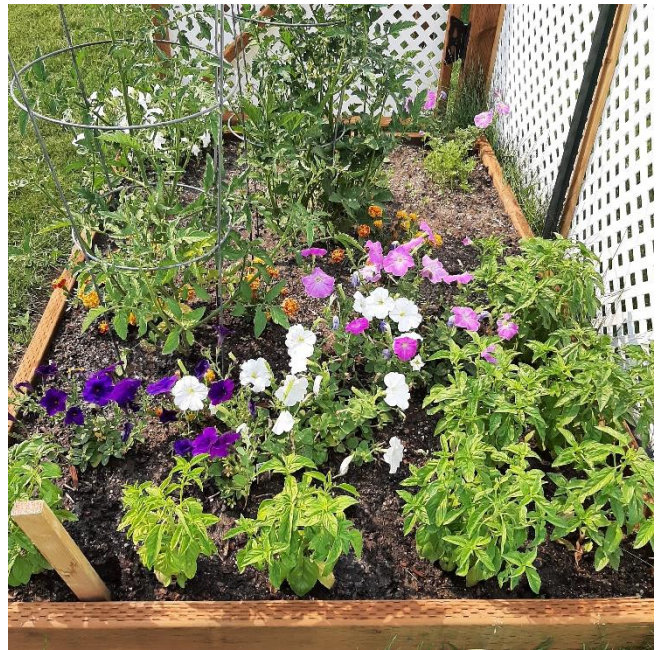

## Club RML Improves Its Community Garden

In the summer of 2019, Club RML started its community garden on the Rocky Mountain Labs campus in Hamilton, Montana. The idea behind the community garden was to provide cheap gardening spaces for campus employees, particularly for those without any space to do so at home. All six of the 4'x6' plots were reserved during the summer of 2019. The garden was successful at growing tomatoes, peppers, onions and many other vegetables. During 2020, the COVID-19 pandemic forced employees off campus and the plots were left as fallow ground throughout the year.

The community garden started up again in the spring of 2021 and Club RML made quite a few improvements over the 2019 version of the garden. First, the number of plots was doubled – up from six plots to twelve. There was also a fence installed around the garden plots to ward off rabbits and other local fauna. A few lots were converted to “Pick & Pay” gardens, where vegetables are grown and then made available to campus employees in exchange for whatever donation they feel is appropriate. All donations are used to fund Health and Wellness programs by Club RML. Lastly, a 13<sup>th</sup> plot will be available at the start of next season as an “accessible plot.” This space features a raised

garden bed that makes it possible to garden from a wheelchair or easier to garden for people with limited mobility.

For the 2021 summer season, seven plots were reserved for private use, three lots were used for the Pick & Pay program, and two lots remained